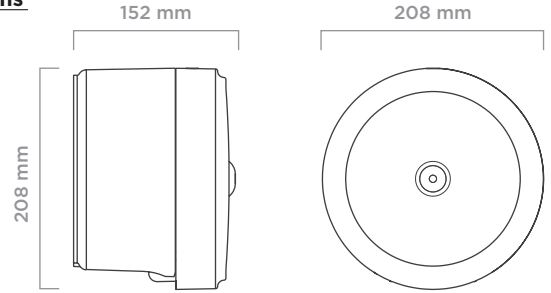

C A R P E X

optima line

jumbo centerfeed toilet paper dispenser

dimensions

roll paper dimensions

Type	Manual
Item No	910610
Colour	White or Black
Plastic Material	ABS
Mounting Type	Wall mount
Packaging Dimensions (mm)	210 (l) x 160 (w) x 210 (h)
Gross Weight (kg)	0,6
Net Weight (kg)	0,5
Roll Dimensions (mm)	Max. 115 (w) x Max. \varnothing 160
Case Quantity (pcs.)	1