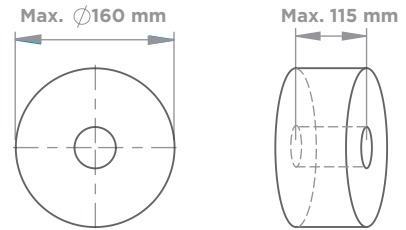

C A R P E X

optima line

jumbo centerfeed toilet paper dispenser

dimensions

roll paper dimensions

Type	Manual
Item No	910610
Colour	White or Black
Plastic Material	ABS
Mounting Type	Wall mount
Packaging Dimensions (mm)	210 (l) x 160 (w) x 210 (h)
Gross Weight (kg)	0,6
Net Weight (kg)	0,5
Roll Dimensions (mm)	Max. 115 (w) x Max. \varnothing 160
Case Quantity (pcs.)	1